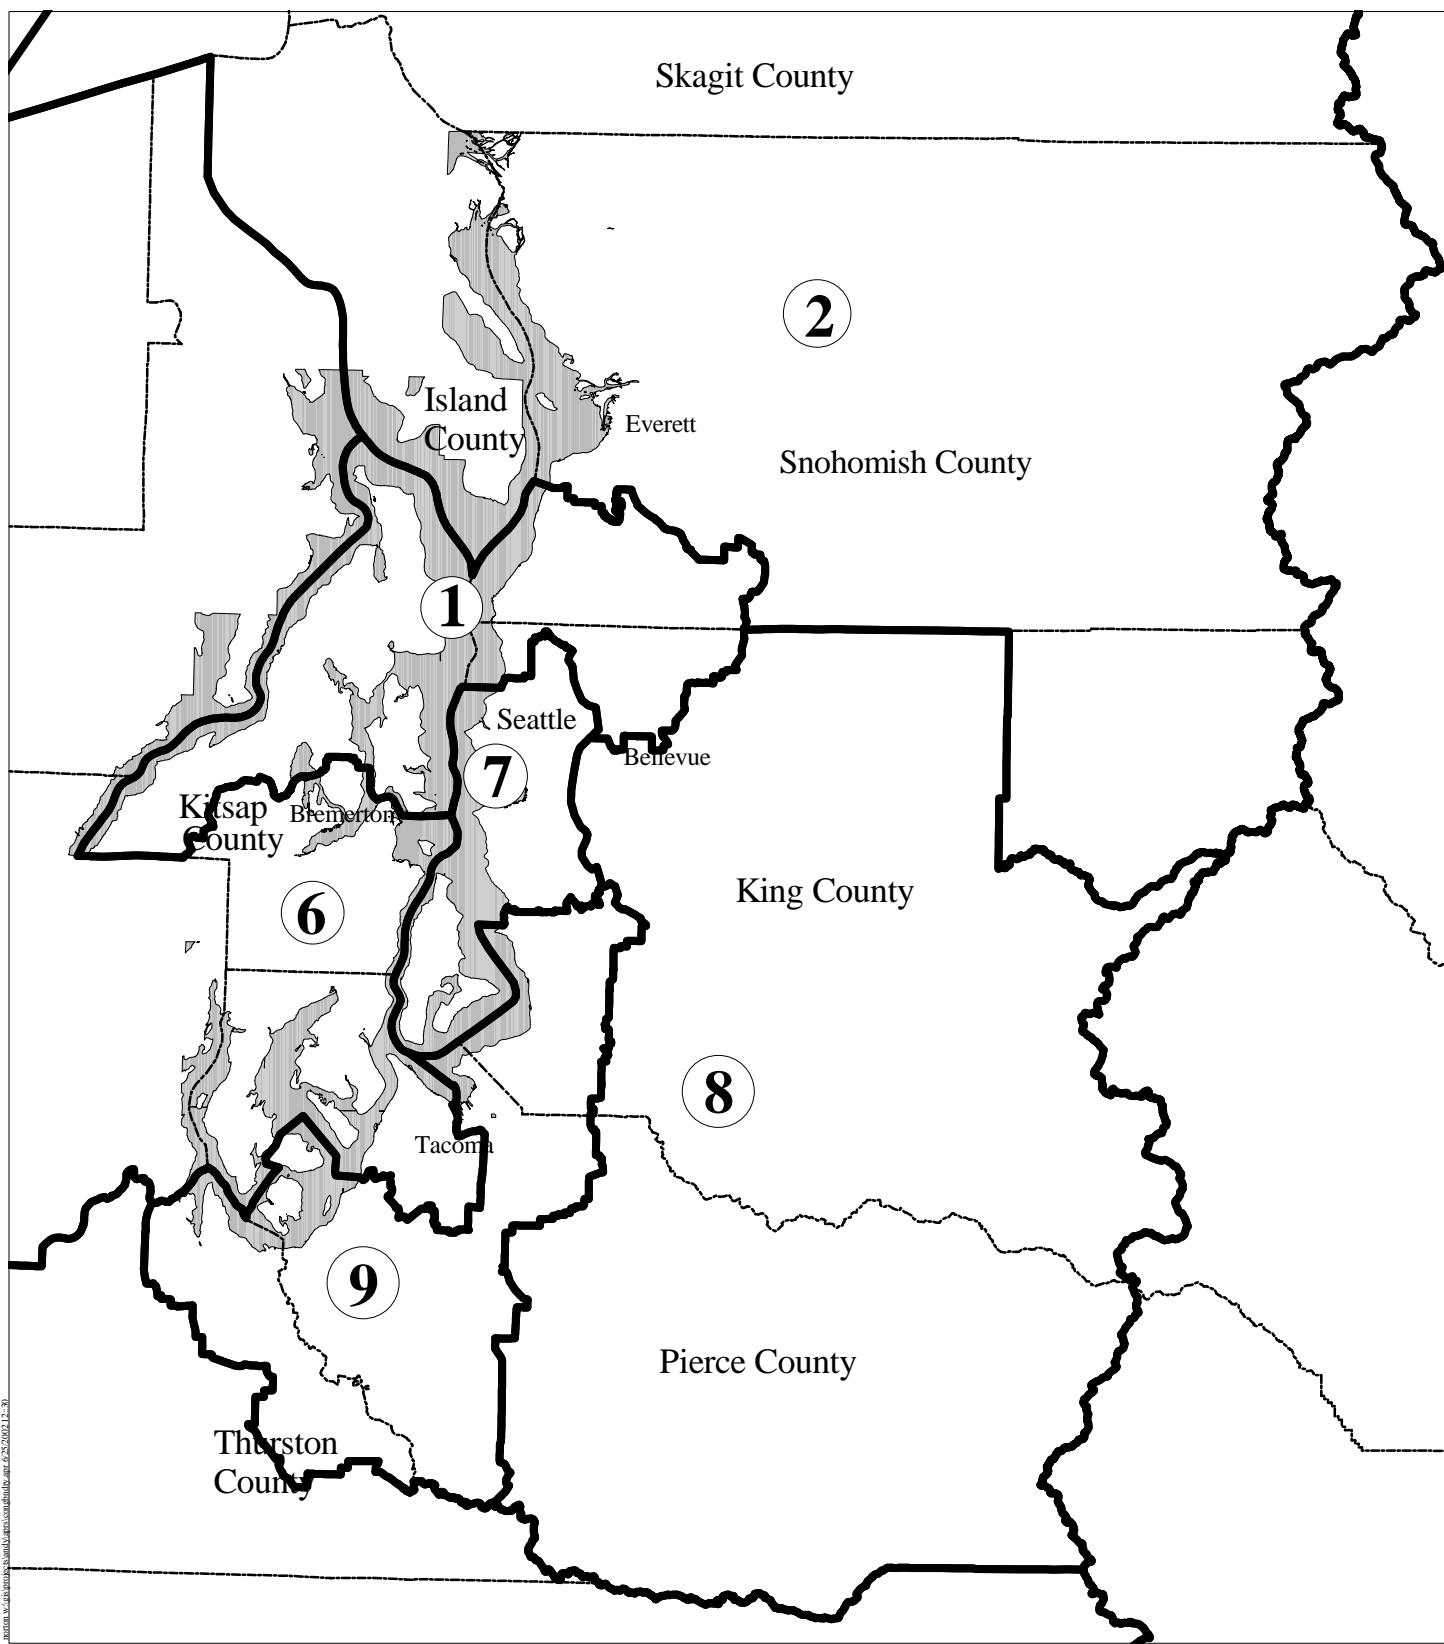

TIPINFO-7

U. S. Congressional District Boundaries within PSRC Region

Congressional District

Congressional District Boundary
As Revised February 2002

County Boundary

Puget Sound Regional Council
PSRC