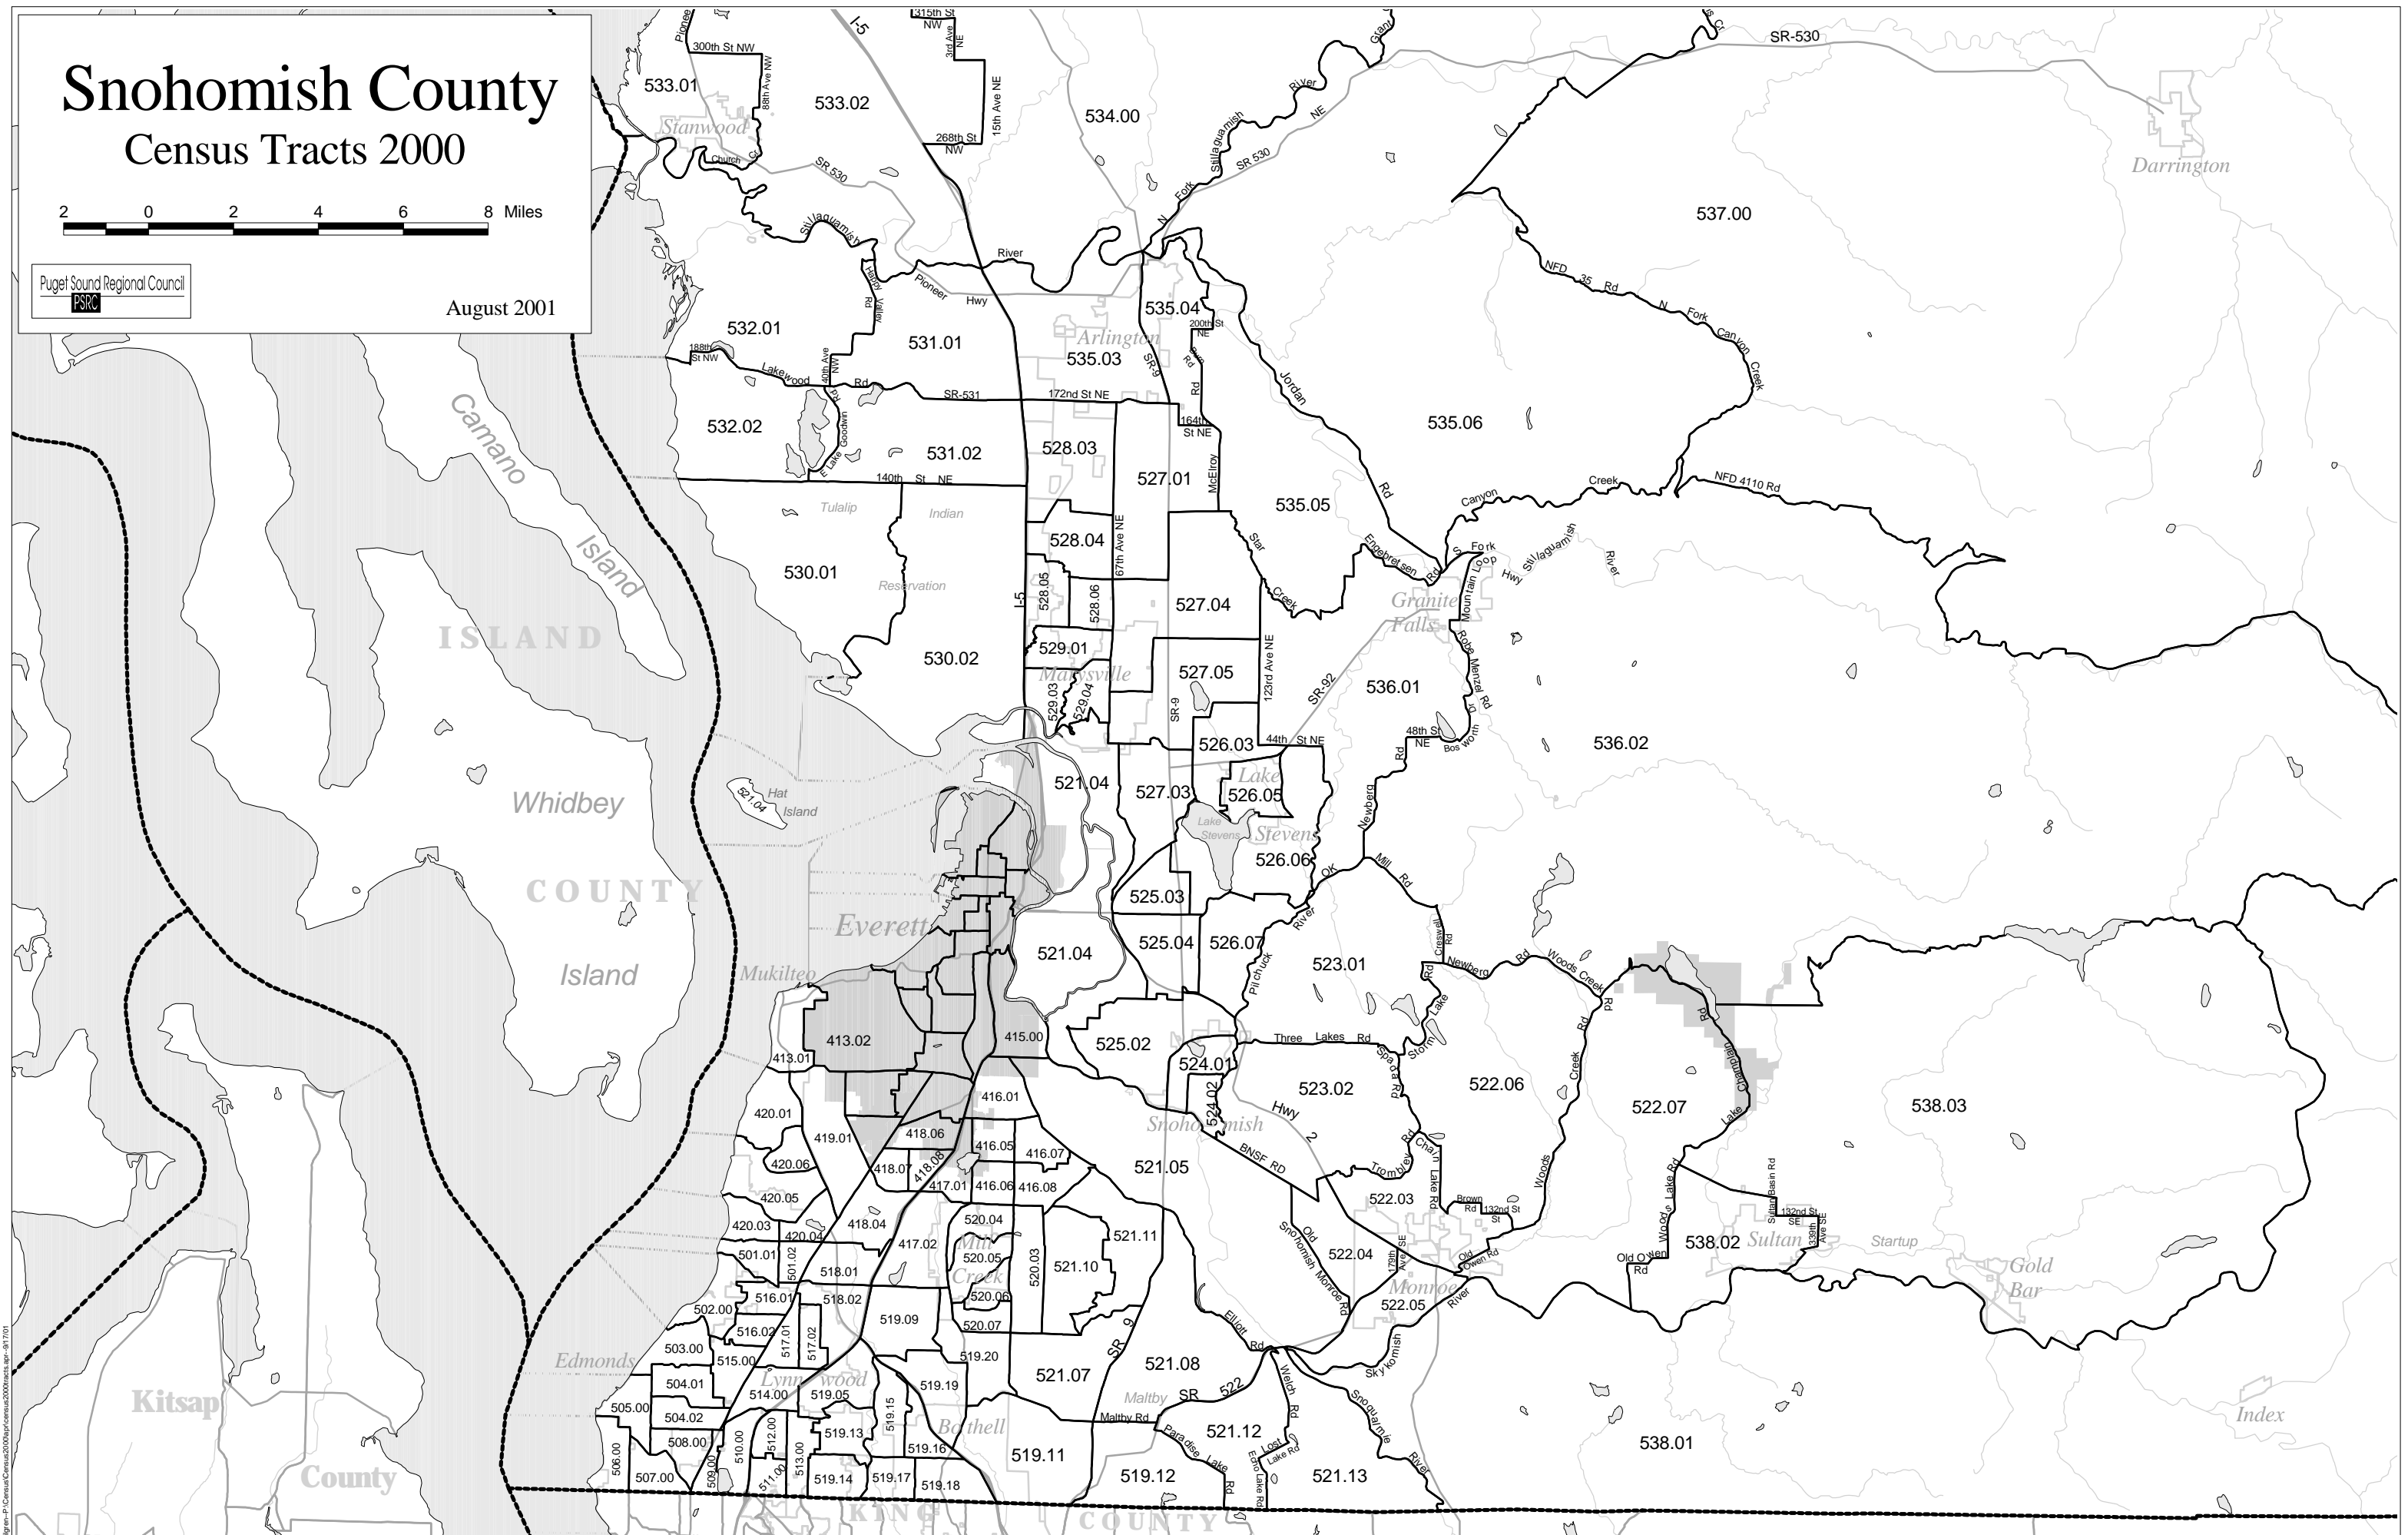

# Snohomish County Census Tracts 2000

2 0 2 4 6 8 Miles

Puget Sound Regional Council  
PSRC

August 2001

\\sra\p1\Census\Census2000\p1\census2000tracts.apr-971701