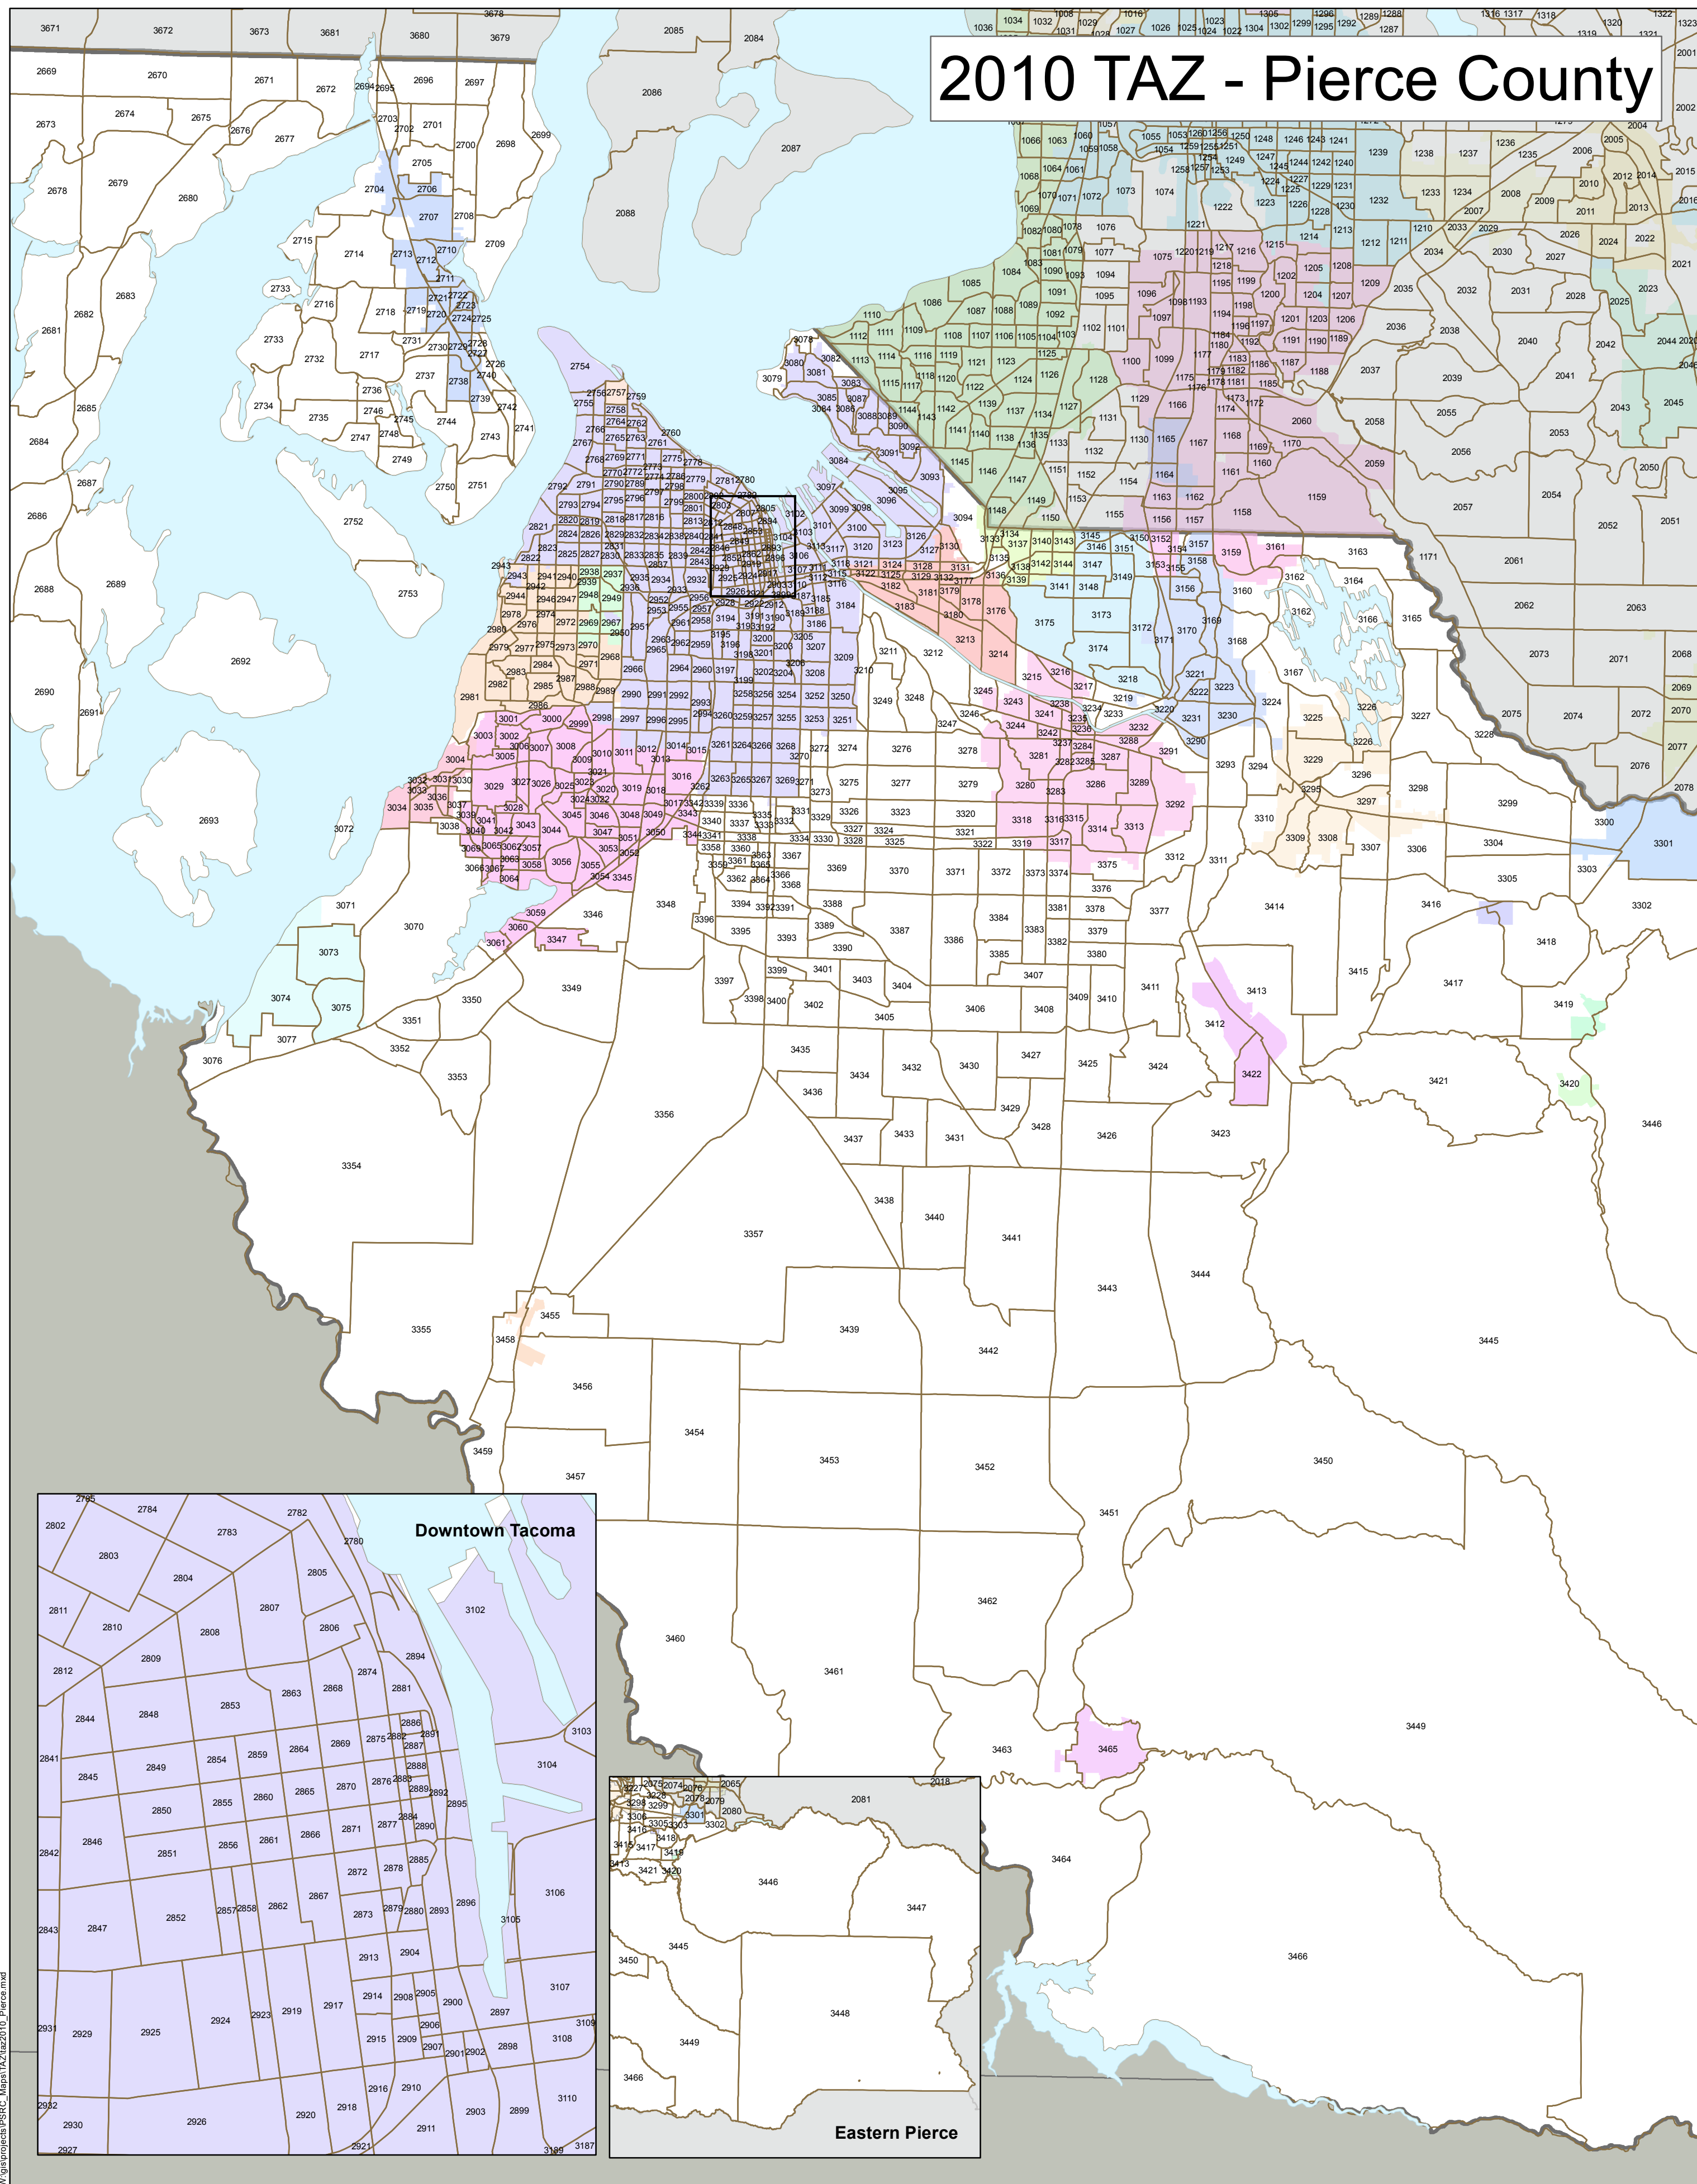

2010 TAZ - Pierce County

Downtown Tacoma

Eastern Pierce