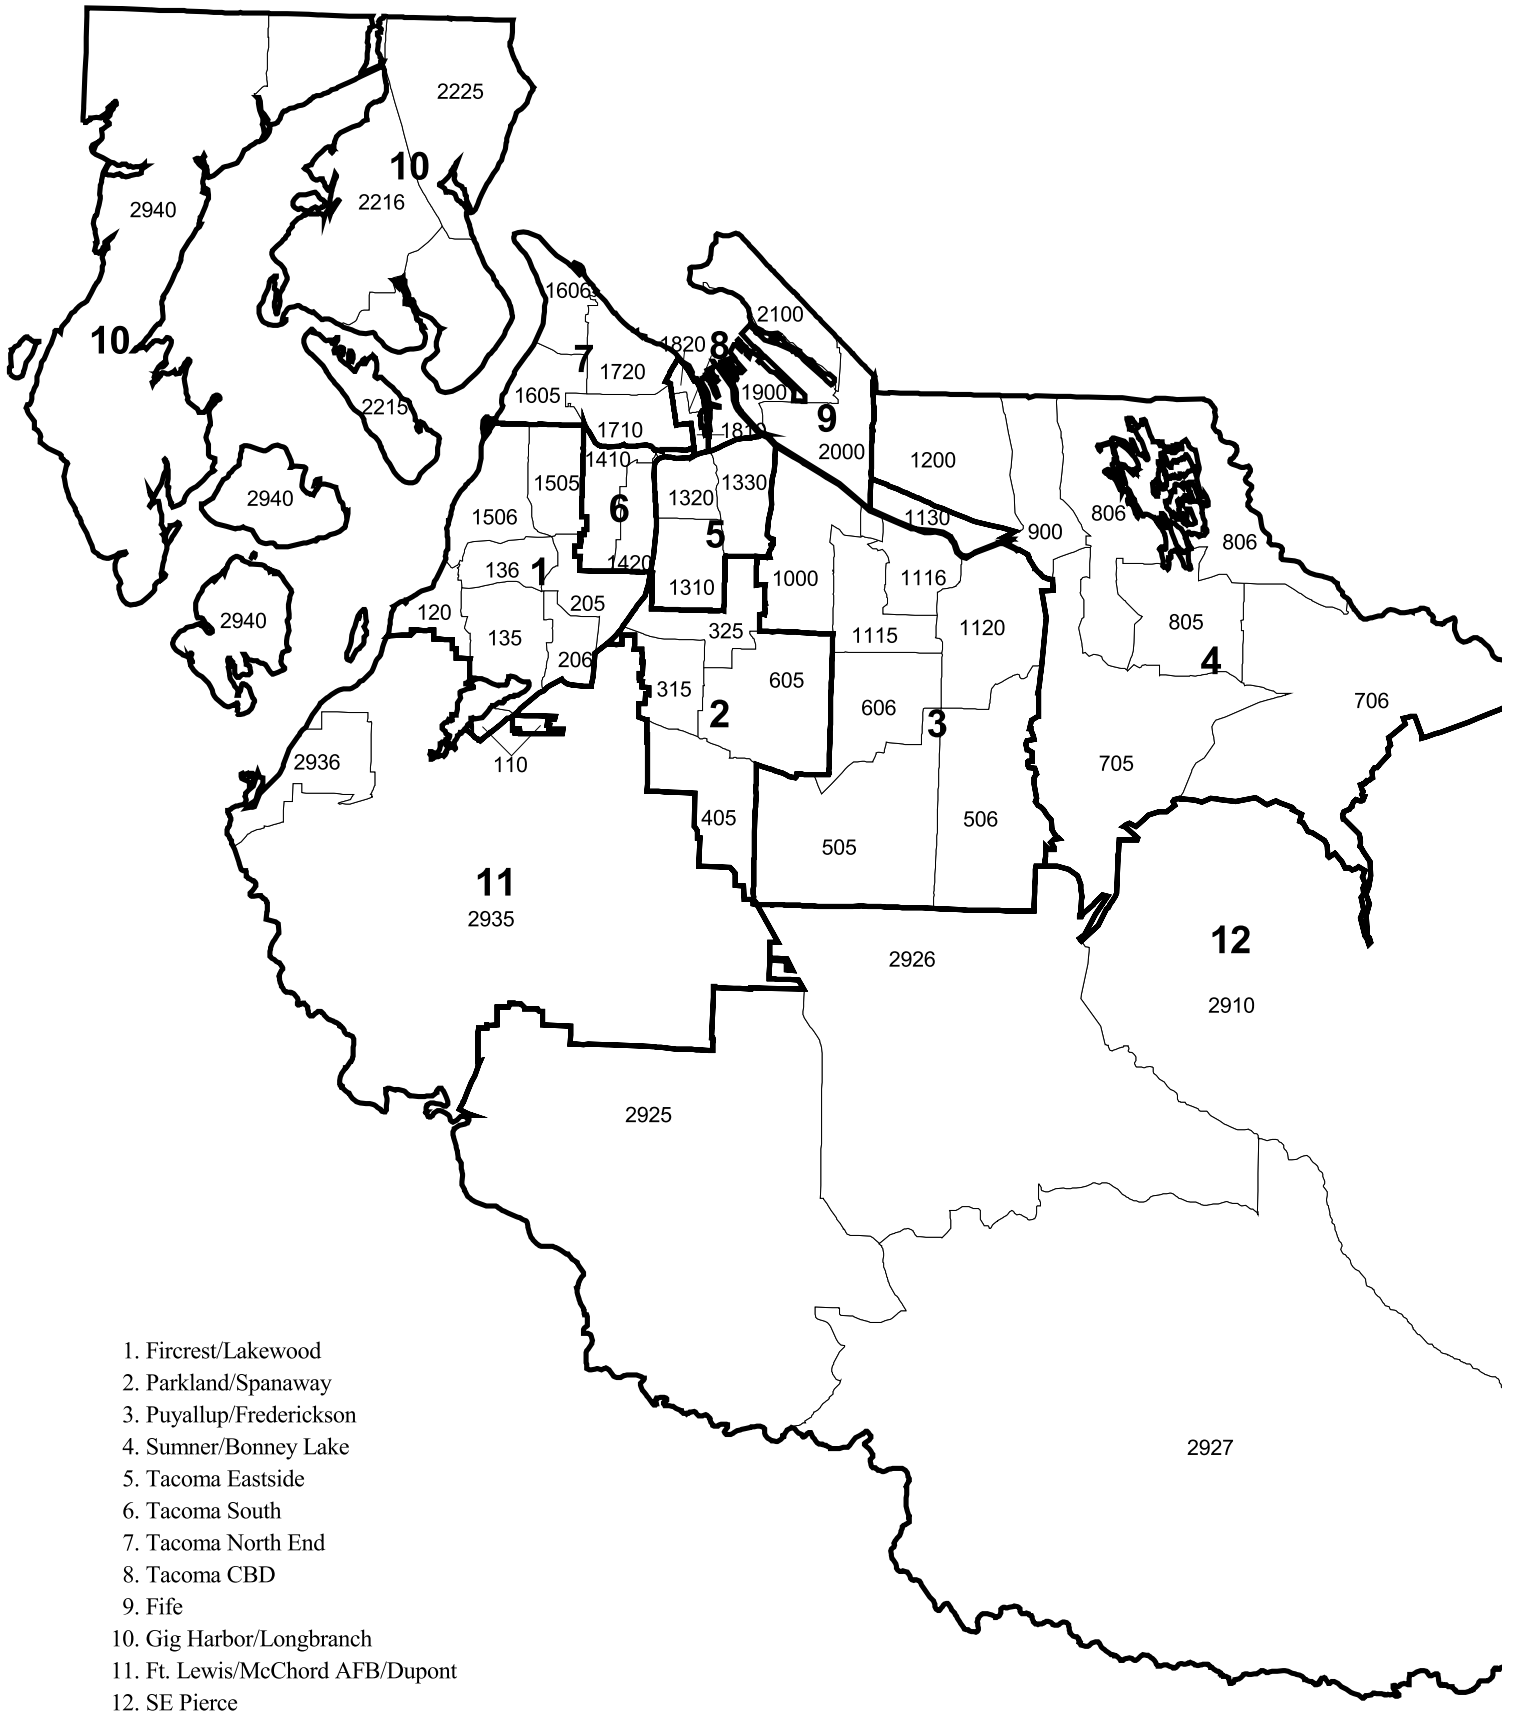

Pierce County FAZ Groups

1. Fircrest/Lakewood
2. Parkland/Spanaway
3. Puyallup/Frederickson
4. Sumner/Bonney Lake
5. Tacoma Eastside
6. Tacoma South
7. Tacoma North End
8. Tacoma CBD
9. Fife
10. Gig Harbor/Longbranch
11. Ft. Lewis/McChord AFB/Dupont
12. SE Pierce