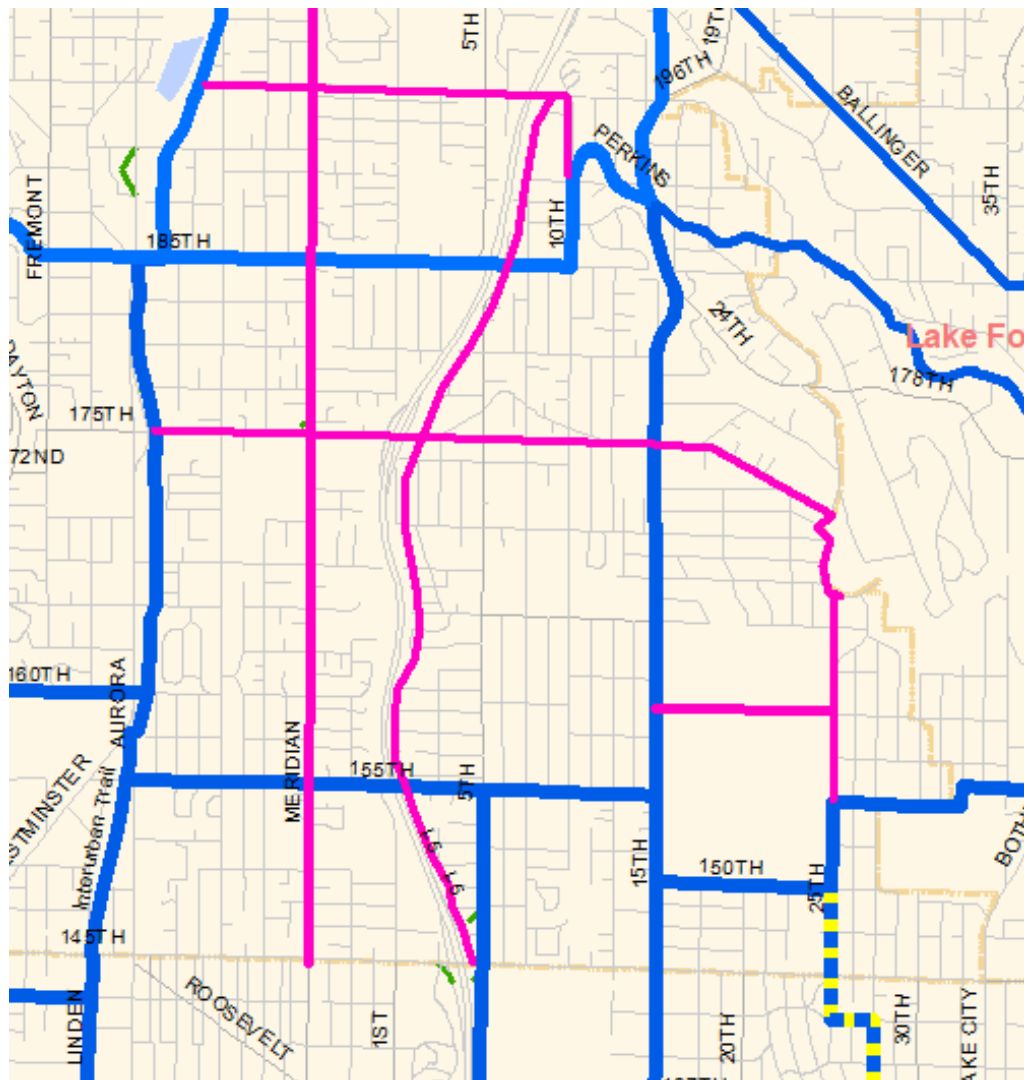

Communication ID: 281963

Comments from the City of Shoreline

1/19/2018

Comments from the City of Shoreline

Please add the following to the Regional Capacity Project:

Extend N/NE 175th St to 15th Avenue NE

Add Meridian Ave from 145th to 205th

Add NE 185th from Aurora to 10th NE

Please add the following to the Regional Bike Network (see below and attached map: pink lines are recommended additions):

Trail Along the Rail from 145th to 195th
North Connector Route on 195th from Interurban Trail to 10th Ave NE
Meridian Ave from 145th to 205th
175th from Interurban Trail to 25th Ave NE
25th Ave NE from 175th to 155th
NE 160th from 15th Ave NE to 25th Ave NE