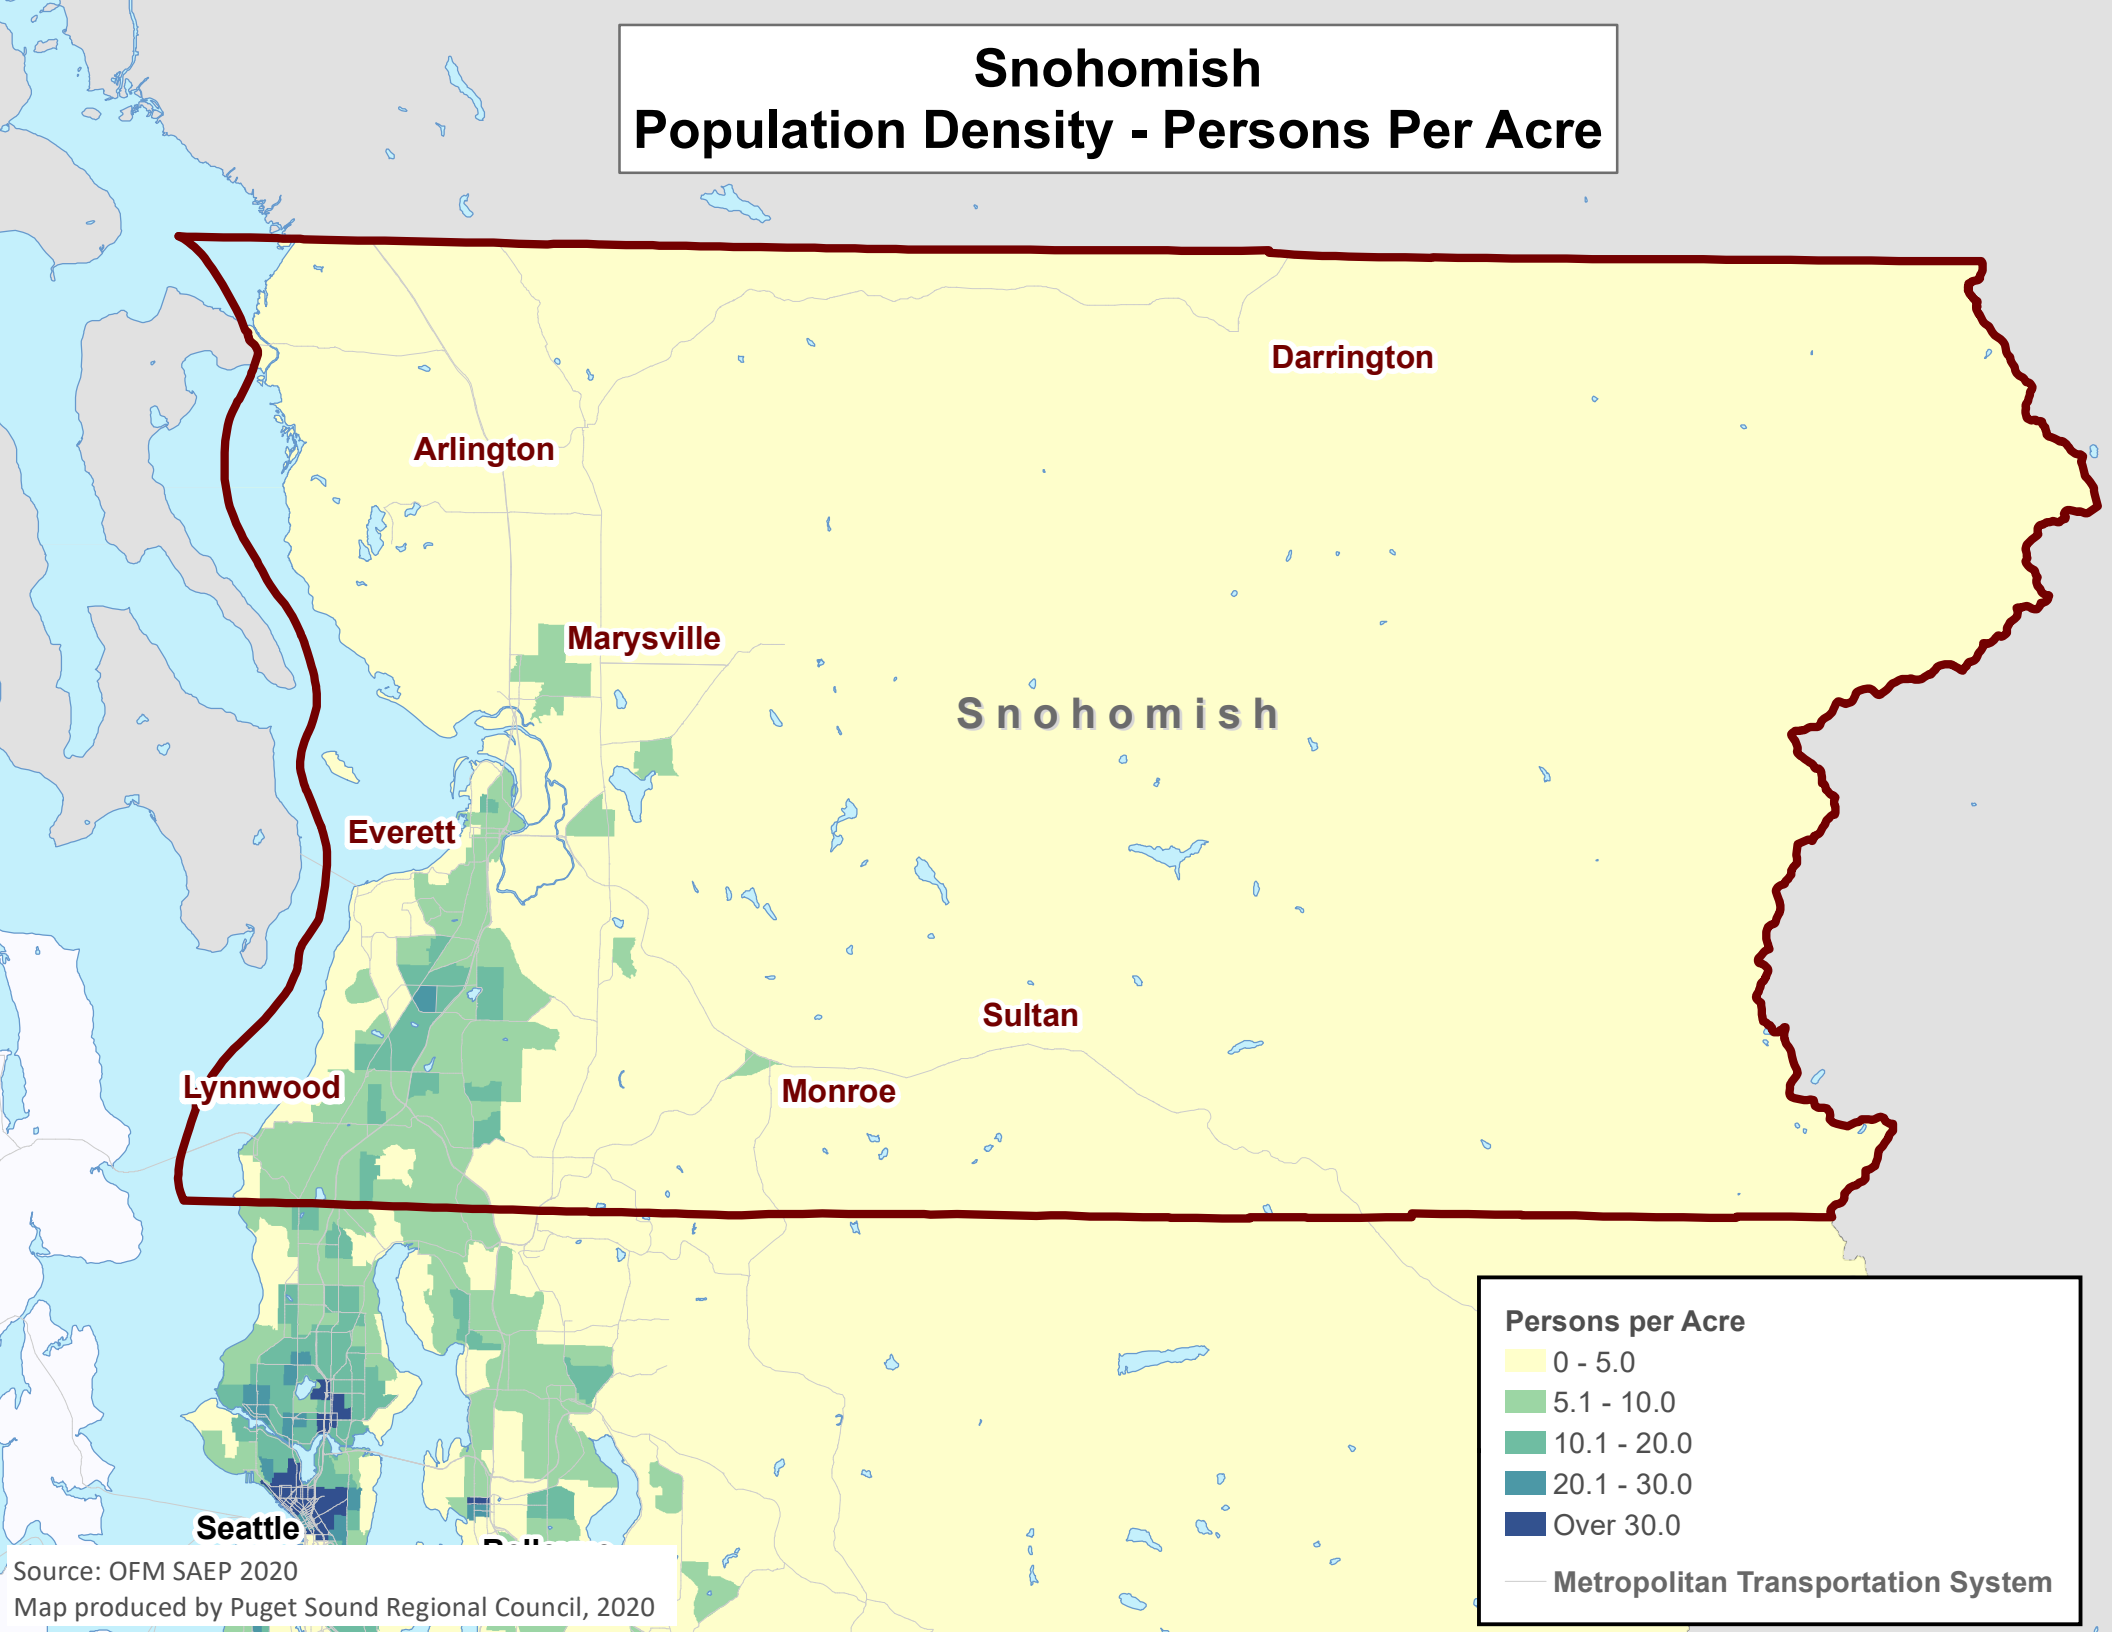

Snohomish Population Density - Persons Per Acre

Source: OFM SAEP 2020
Map produced by Puget Sound Regional Council, 2020